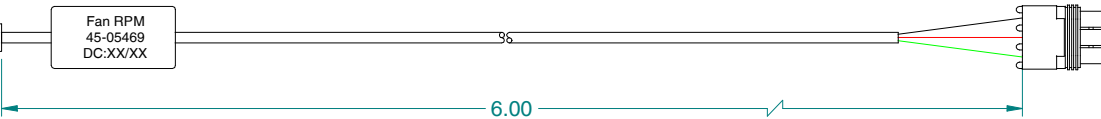

Fan RPM
Conxall 4 pos.
w/Pins

Pos	Color	Function
A	Black	Ground
B	Red	+12V
C	Green	RPM to Console
D	White	n/a

Fan RPM
45-05469
DC:XX/XX

Weather-Pack
3Pos. Tower
w/Skts

Pos	Color	Function
A	Black	Ground
B	Red	+12V
C	Green	RPM to Console

Note: 1.0 Packaging Materials, Some Labels, Bulletins and Manuals are not Shown Pictorially.

MATERIAL: N/A														
FINISH: N/A														
PROJECTION:			SCALE: UNITS: X INCH METRIC: 1:2											
UNLESS OTHERWISE SPECIFIED TOLERANCE:			DRAWN BY: <i>Bryan Retzer</i>											
<table border="0"> <tr> <td>0-1" +/- .1"</td> <td>10-60" +/- .1"</td> <td>XX</td> </tr> <tr> <td>1-5" +/- .25"</td> <td>60-120" +/- .2"</td> <td>XXX</td> </tr> <tr> <td>5-10" +/- .5"</td> <td>120" +/- .3"</td> <td>ZZ</td> </tr> </table>			0-1" +/- .1"	10-60" +/- .1"	XX	1-5" +/- .25"	60-120" +/- .2"	XXX	5-10" +/- .5"	120" +/- .3"	ZZ	CHECKED BY: <i>Alan Trudner</i>		
0-1" +/- .1"	10-60" +/- .1"	XX												
1-5" +/- .25"	60-120" +/- .2"	XXX												
5-10" +/- .5"	120" +/- .3"	ZZ												
REV. DATE NOC. No			APPROVED BY: <i>Alan Trudner</i>											
R0 2/13/06 10582			SHEET No: DWG No:											
			1 of 1 C-45-05469											
Midwest Technologies IL, LLC. Claims proprietary right in the material disclosed hereon. This document is not to be used in any way detrimental to the interest of Midwest Technologies IL, LLC.														