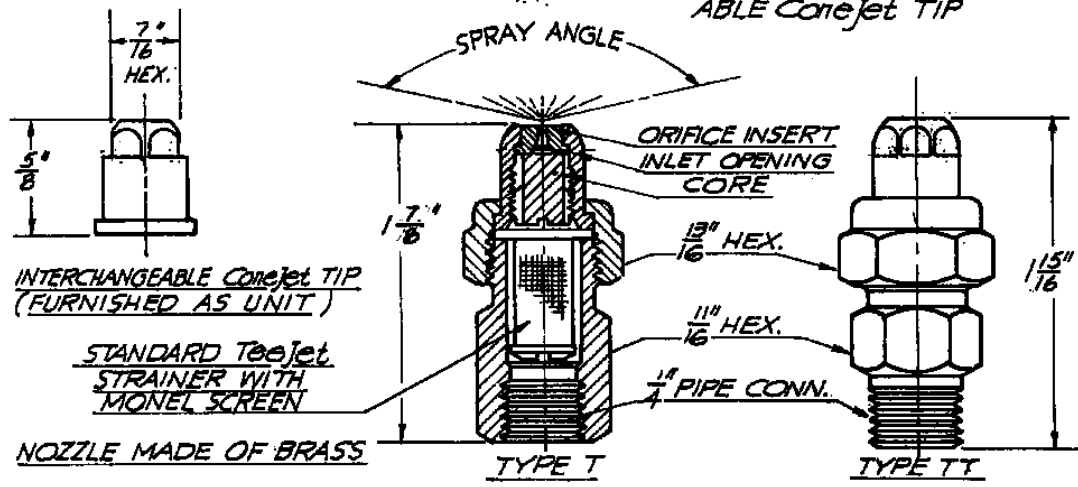

**HOLLOW CONE
SPRAY PATTERN**

THIS NOZZLE CAN ALSO BE
SUPPLIED WITH A STRAINER
BUILT INTO THE INTERCHANGE-
ABLE ConeJet TIP

INTERCHANGEABLE ConeJet TIP
(FURNISHED AS UNIT)
STANDARD TeeJet
STRAINER WITH
MONEL SCREEN
NOZZLE MADE OF BRASS

| NOZZLE NO. | | INLET OPENINGS | ORI-FICE DIA. | MESH OF SCREEN | CAPACITY IN G.P.H. (Gallons Per Hour) & SPRAY ANGLE AT p.s.i. (lbs. per sq. inch) | | | | | | | | | |
|---------------------|--------------------|-----------------|---------------|----------------|---|-------------|-------------|-------------|--------------|--------------|--------------|--------------|--------------|-------------|
| TYPE T FEMALE CONN. | TYPE TT MALE CONN. | | | | 10 | 15 | 20 | 25 | 30 | 40 | 60 | 80 | 100 | |
| 1/4 T 2W | 1/4 TT 2W | TWO .012"x.02" | .031" | 100 | | | 1.4 130° | 1.6 135° | 1.7 140° | 2.0 140° | 2.5 140° | 2.8 136° | 3.2 130° | |
| 1/4 T 3W | 1/4 TT 3W | TWO .016"x.016" | .039" | 100 | | | 1.8 130° | 2.1 138° | 2.4 140° | 2.6 140° | 3.0 140° | 3.7 140° | 4.3 137° | 4.8 133° |
| 1/4 T 4W | 1/4 TT 4W | TWO .020"x.07" | .044" | 50 | | | 2.5 135° | 2.8 140° | 3.2 140° | 3.5 140° | 4.0 140° | 4.9 140° | 5.7 138° | 6.3 134° |
| 1/4 T 5W | 1/4 TT 5W | TWO .024"x.021" | .050" | 50 | 2.5 130° | 3.1 138° | 3.5 140° | 4.0 140° | 4.3 140° | 5.0 140° | 6.1 140° | 7.1 138° | 7.9 134° | |
| 1/4 T 6W | 1/4 TT 6W | TWO .028"x.026" | .055" | 50 | 3.0 131° | 3.7 138° | 4.2 140° | 4.7 140° | 5.2 140° | 6.0 140° | 7.3 140° | 8.5 138° | 9.5 134° | |
| 1/4 T 8W | 1/4 TT 8W | TWO .032"x.027" | .063" | 50 | 4.0 132° | 4.9 138° | 5.7 140° | 6.3 140° | 6.9 140° | 8.0 140° | 9.8 140° | 11.3 136° | 12.7 132° | |
| 1/4 T 10W | 1/4 TT 10W | TWO .036"x.028" | .070" | 50 | 5.0 133° | 6.1 139° | 7.1 140° | 7.9 140° | 8.7 140° | 10.0 140° | 12.3 140° | 14.2 136° | 15.8 132° | |
| 1/4 T 12W | 1/4 TT 12W | TWO .036"x.031" | .078" | 50 | 6.0 135° | 7.3 140° | 8.5 140° | 9.5 140° | 11.3 140° | 12.0 140° | 14.7 140° | 17.0 136° | 19.0 130° | |