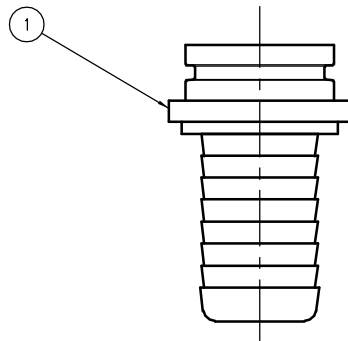

ITEM	PART NO.	DESCRIPTION
1	CP45978-1200	1 1/5" (30mm) HOSE BARB
	CP45978-1250	1 1/4" (32mm) HOSE BARB
	CP45978-1375	1 3/8" (35mm) HOSE BARB
	CP45978-1500	1 1/2" (38mm) HOSE BARB
	CP45978-1563	1 9/16" (40mm) HOSE BARB
2	CP7717-2/125-VI	O-RING
3	CP38522-1 1/2-COMMAT	RING RETAINER

NOTE:

1. FOR HOSE BARB KIT SEE DATA SHEET 45977.

DESCRIPTION:
 HOSE BARB COMPONENT
 PARTS FOR
 1 1/2" FLOW METERS

Spraying Systems Co.
 Spray Nozzles and Accessories
 P.O. Box 7900 - Wheaton, IL 60189-7900

Rev. No.

Parts List No.

Ref.

PL 45977
 SHEET OF