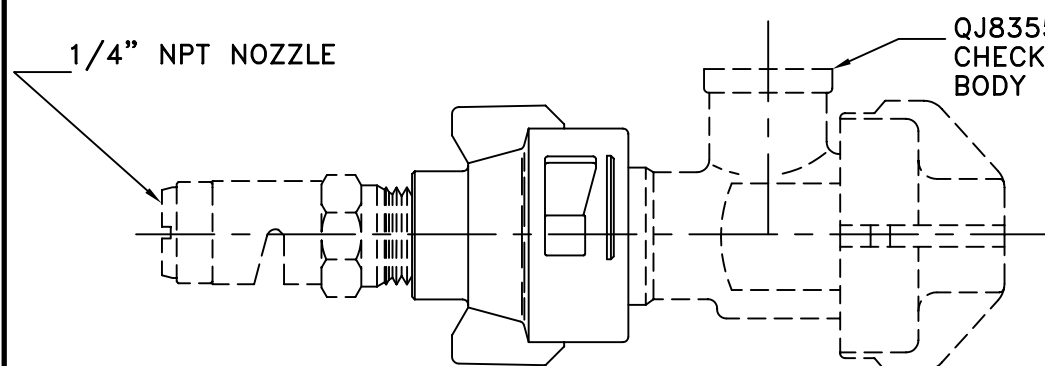

QJ4676-45-1/4-NYB

QJ4676-90-1/4-NYB

QUICK TEEJET ADAPTER NO.	OUTLET CONN. NPT(F)
QJ4676-1/8-NYB	1/8"
QJ4676-1/4-NYB	1/4"

TYPICAL USE

QJ8355- - DIAPHRAGM CHECK VALVE QUICK TEEJET BODY ASB.

1/4" NPT NOZZLE

QJ8360- - DIAPHRAGM CHECK VALVE QUICK TEEJET BODY ASB.

1/4" NPT NOZZLE

THE QJ4676- - ADAPTERS PERMIT THE USE OF STANDARD 1/8" AND 1/4" NPT (M) NOZZLES WITH VARIOUS S.S.CO. QUICK TEEJET NOZZLE BODY ASSEMBLIES

MATERIAL:

NYLON (BLACK) WITH EPDM SEAT GASKET (VITON OPTIONAL)

**DESCRIPTION:**  
 QJ4676-1/8 & 1/4-NYR,  
 QJ4676-45-1/4-NYR, &  
 QJ4676-90-1/4-NYR  
 QUICK TEEJET ADAPTERS  
 FOR USE WITH  
 QUICK TEEJET BODY  
 ASSEMBLIES

**Spraying Systems Co.**  
 Spray Nozzles and Accessories  
 P.O. Box 7900 - Wheaton, IL 60189-7900