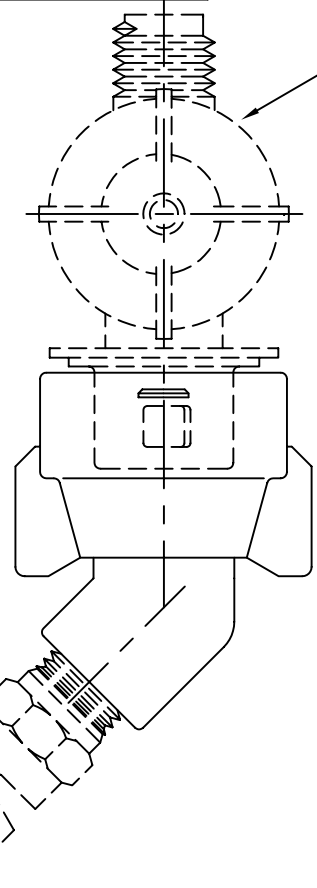

QJ4676-45-1/4-NYB

QJ4676-90-1/4-NYB

QUICK TEEJET ADAPTER NO.	OUTLET CONN. NPT(F)
QJ4676-1/8-NYB	1/8"
QJ4676-1/4-NYB	1/4"

TYPICAL USE

QJ8355- - DIAPHRAGM CHECK VALVE QUICK TEEJET BODY ASB.

1/4" NPT NOZZLE

QJ8360- - DIAPHRAGM CHECK VALVE QUICK TEEJET BODY ASB.

1/4" NPT NOZZLE

THE QJ4676- - ADAPTERS PERMIT THE USE OF STANDARD 1/8" AND 1/4" NPT (M) NOZZLES WITH VARIOUS S.S.CO. QUICK TEEJET NOZZLE BODY ASSEMBLIES

MATERIAL:

NYLON (BLACK) WITH EPDM SEAT GASKET (VITON OPTIONAL)

**DESCRIPTION:**  
 QJ4676-1/8 & 1/4-NYR,  
 QJ4676-45-1/4-NYR, &  
 QJ4676-90-1/4-NYR  
 QUICK TEEJET ADAPTERS  
 FOR USE WITH  
 QUICK TEEJET BODY  
 ASSEMBLIES

**Spraying Systems Co.**  
 Spray Nozzles and Accessories  
 P.O. Box 7900 - Wheaton, IL 60189-7900