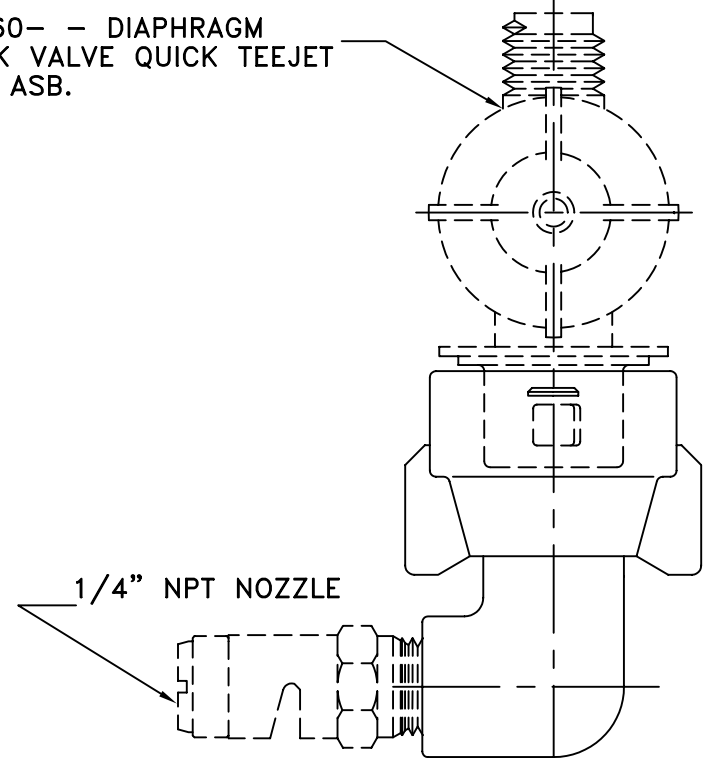

QJ4676-45-1/4-NYB

QJ4676-90-1/4-NYB

QUICK TEEJET ADAPTER NO.	OUTLET CONN. NPT(F)
QJ4676-1/8-NYB	1/8"
QJ4676-1/4-NYB	1/4"

TYPICAL USE

QJ8355- - DIAPHRAGM CHECK VALVE QUICK TEEJET BODY ASB.

1/4" NPT NOZZLE

QJ8360- - DIAPHRAGM CHECK VALVE QUICK TEEJET BODY ASB.

1/4" NPT NOZZLE

THE QJ4676- - ADAPTERS PERMIT THE USE OF STANDARD 1/8" AND 1/4" NPT (M) NOZZLES WITH VARIOUS S.S.CO. QUICK TEEJET NOZZLE BODY ASSEMBLIES

MATERIAL:

NYLON (BLACK) WITH EPDM SEAT GASKET (VITON OPTIONAL)

**DESCRIPTION:**  
 QJ4676-1/8 & 1/4-NYR,  
 QJ4676-45-1/4-NYR, &  
 QJ4676-90-1/4-NYR  
 QUICK TEEJET ADAPTERS  
 FOR USE WITH  
 QUICK TEEJET BODY  
 ASSEMBLIES

**Spraying Systems Co.**  
 Spray Nozzles and Accessories  
 P.O. Box 7900 - Wheaton, IL 60189-7900