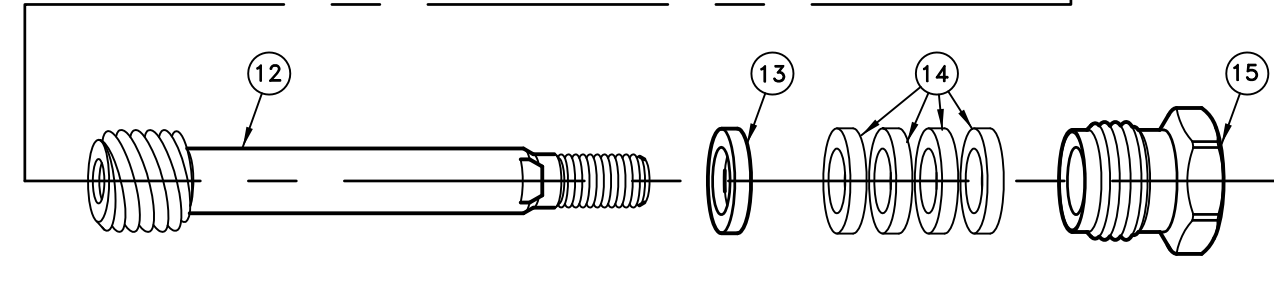

ITEM NO.	PART NO.	DESCRIPTION	
1	CP1325-AL	Cap, Aluminum	
2	D__	Orifice Disc, Hardened Stainless Steel (Specify Size)	
*	3	CP4743-NY	Gasket, Nylon
	4	CP10566-AL	Nozzle Housing, Aluminum
*	5	10565-1-NY-AL	Seat Plug, Seat Plate, Washer & Core Sub-Assembly Nylon Core, Viton Plate with Aluminum Seat Plug
	6	CP10571-3-NY	Guide Vane, Nylon (Black)
	7	CP45196-NYB	Gasket, Nylon (Black) (2 Required)
	8	CP10576-416SS	Stem, Type 416 Stainless Steel
	9	CP6604-AL	Tubing, Aluminum
	10	CP6618-AL	Nut, Aluminum
	11	CP6898-GH-AL	Inlet Body, Garden Hose (Female) Thread, Aluminum (For AA143-AL-GH)
		CP6898-3/4-AL	Inlet Body, 3/4" NPT (Female) Thread, Aluminum (For AA143-AL-3/4)
	12	CP5882-NP	Hand Grip Stud, Brass-Nickel Plated
	13	CP5883-AL	Packing Washer, Aluminum
*	14	CP5809-LEA	Packing, Thermo-Leather (4 Required)
	15	CP5811-AL	Packing Screw, Aluminum
	16	CP5884-INP	Hand Grip Collar, Steel-Nickel Plated
	17	CP5994-NY	Hand Grip, Nylon
	18	CP5813-AL	Hand Grip Nut, Aluminum
	19	CP5808-POL	Garden Hose Gasket, Polyethylene
PK-AB143-AL-KIT Spare Parts Kit (Includes items marked with *)			
No. AA143-AL-GH-__ GunJet® Spray Gun, Aluminum (Specify Orifice Size in Part Number)			
No. AA143-AL-3/4-6 GunJet® Spray Gun, Aluminum			

**DESCRIPTION:**  
 AA143-AL  
 ALUMINUM TWIST-HANDEL  
 GUNJET® SPRAY GUN

**Spraying Systems Co.®**  
 Spray Nozzles and Accessories  
 P.O. Box 7900 - Wheaton, Il. 60189-7900

Rev. No. 1	PARTS LIST NO. <b>PL143</b> SHEET OF
Ref.	