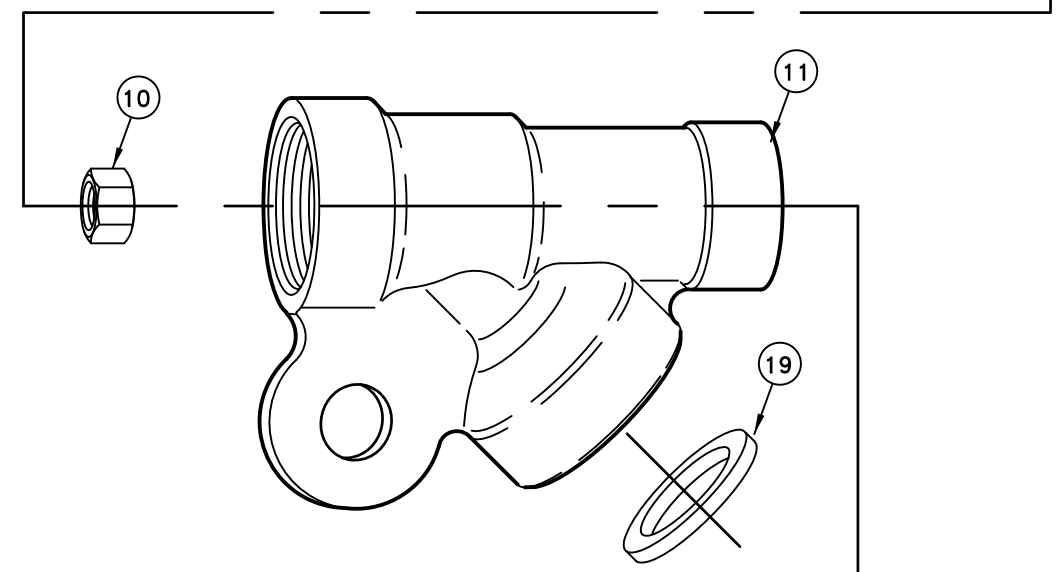

ITEM NO.	PART NO.	DESCRIPTION	
1	CP1325-AL	Cap, Aluminum	
2	D__	Orifice Disc, Hardened Stainless Steel (Specify Size)	
*	3	CP4743-NY	Gasket, Nylon
	4	CP10566-AL	Nozzle Housing, Aluminum
*	5	10565-1-NY-AL	Seat Plug, Seat Plate, Washer & Core Sub-Assembly Nylon Core, Viton Plate with Aluminum Seat Plug
	6	CP10571-3-NY	Guide Vane, Nylon (Black)
	7	CP45196-NYB	Gasket, Nylon (Black) (2 Required)
	8	CP10576-416SS	Stem, Type 416 Stainless Steel
	9	CP6604-AL	Tubing, Aluminum
	10	CP6618-AL	Nut, Aluminum
	11	CP6898-GH-AL	Inlet Body, Garden Hose (Female) Thread, Aluminum (For AA143-AL-GH)
		CP6898-3/4-AL	Inlet Body, 3/4" NPT (Female) Thread, Aluminum (For AA143-AL-3/4)
	12	CP5882-NP	Hand Grip Stud, Brass-Nickel Plated
	13	CP5883-AL	Packing Washer, Aluminum
*	14	CP5809-LEA	Packing, Thermo-Leather (4 Required)
	15	CP5811-AL	Packing Screw, Aluminum
	16	CP5884-INP	Hand Grip Collar, Steel-Nickel Plated
	17	CP5994-NY	Hand Grip, Nylon
	18	CP5813-AL	Hand Grip Nut, Aluminum
	19	CP5808-POL	Garden Hose Gasket, Polyethylene
PK-AB143-AL-KIT Spare Parts Kit (Includes items marked with *)			
No. AA143-AL-GH-__ GunJet® Spray Gun, Aluminum (Specify Orifice Size in Part Number)			
No. AA143-AL-3/4-6 GunJet® Spray Gun, Aluminum			

**DESCRIPTION:**  
 AA143-AL  
 ALUMINUM TWIST-HANDEL  
 GUNJET® SPRAY GUN

**Spraying Systems Co.®**  
 Spray Nozzles and Accessories  
 P.O. Box 7900 - Wheaton, Il. 60189-7900

Rev. No. 1	PARTS LIST NO. <b>PL143</b> SHEET OF
Ref.	