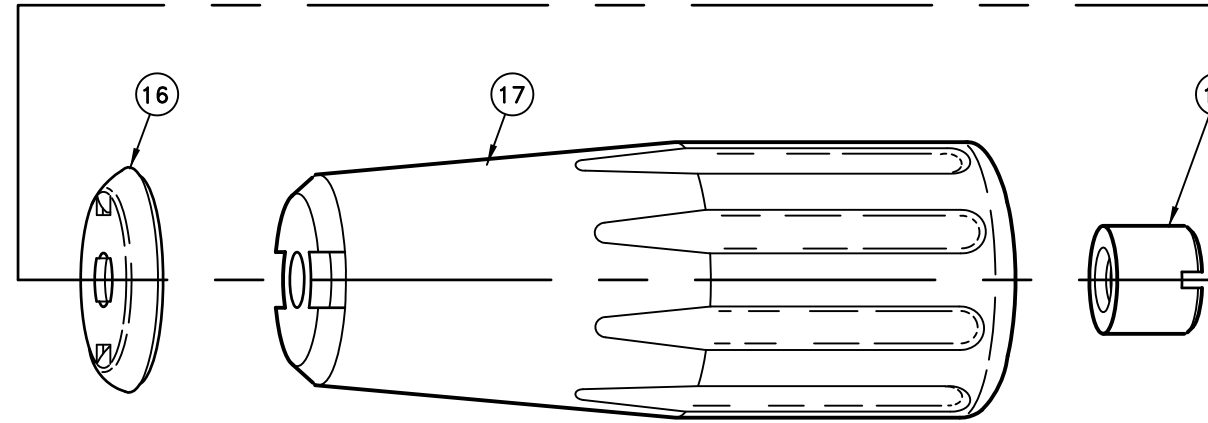

ITEM NO.	PART NO.	DESCRIPTION	
1	CP1325-AL	Cap, Aluminum	
2	D__	Orifice Disc, Hardened Stainless Steel (Specify Size)	
*	3	CP4743-NY	Gasket, Nylon
	4	CP10566-AL	Nozzle Housing, Aluminum
*	5	10565-1-NY-AL	Seat Plug, Seat Plate, Washer & Core Sub-Assembly Nylon Core, Viton Plate with Aluminum Seat Plug
	6	CP10571-3-NY	Guide Vane, Nylon (Black)
	7	CP45196-NYB	Gasket, Nylon (Black) (2 Required)
	8	CP10576-416SS	Stem, Type 416 Stainless Steel
	9	CP6604-AL	Tubing, Aluminum
	10	CP6618-AL	Nut, Aluminum
	11	CP6898-GH-AL	Inlet Body, Garden Hose (Female) Thread, Aluminum (For AA143-AL-GH)
		CP6898-3/4-AL	Inlet Body, 3/4" NPT (Female) Thread, Aluminum (For AA143-AL-3/4)
	12	CP5882-NP	Hand Grip Stud, Brass-Nickel Plated
	13	CP5883-AL	Packing Washer, Aluminum
*	14	CP5809-LEA	Packing, Thermo-Leather (4 Required)
	15	CP5811-AL	Packing Screw, Aluminum
	16	CP5884-INP	Hand Grip Collar, Steel-Nickel Plated
	17	CP5994-NY	Hand Grip, Nylon
	18	CP5813-AL	Hand Grip Nut, Aluminum
	19	CP5808-POL	Garden Hose Gasket, Polyethylene
PK-AB143-AL-KIT Spare Parts Kit (Includes items marked with *)			
No. AA143-AL-GH-__ GunJet® Spray Gun, Aluminum (Specify Orifice Size in Part Number)			
No. AA143-AL-3/4-6 GunJet® Spray Gun, Aluminum			

**DESCRIPTION:**  
 AA143-AL  
 ALUMINUM TWIST-HANDEL  
 GUNJET® SPRAY GUN

**Spraying Systems Co.®**  
 Spray Nozzles and Accessories  
 P.O. Box 7900 - Wheaton, Il. 60189-7900

Rev. No. 1	PARTS LIST NO. <b>PL143</b> SHEET OF
Ref.	