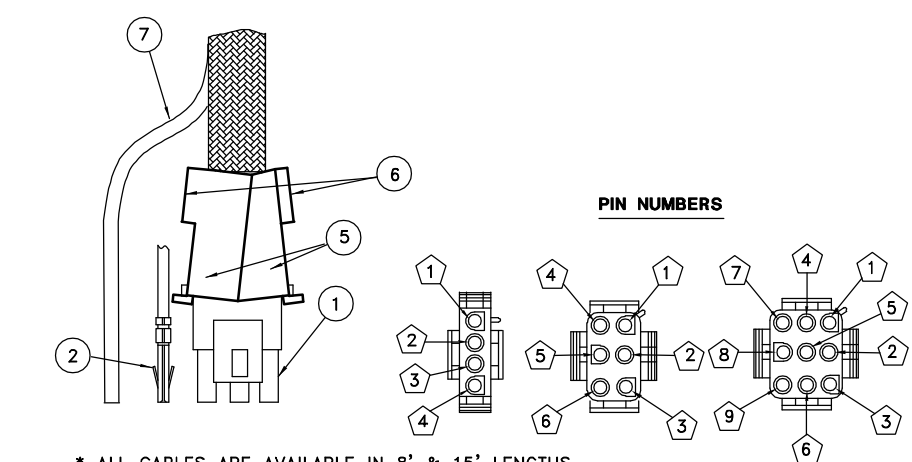

END CABLE NO.	ITEM	PART NO.	DESCRIPTION
<b>USED FOR 744A ... 1</b>			
21724-*	1	CP21743-NY	CABLE PLUG FREE HANGING, NYLON
	2	CP21755-PHBR	SOCKET CONTACT, PHOSPHOROUS BRONZE (6 REQ'D)
	3	CP21759-NY	CABLE PLUG FREE HANGING, NYLON
	4	CP21483-PHBR	FASTON RECEPTACLE, PHOSPHOROUS BRONZE
	5	CP39510-A4-NY	STRAIN RELIEF, NYLON (2 REQ'D)
	6	CP12236-IZP	PAN HEAD SCREW, STEEL ZINC PLATED (4REQ'D)
	7	CP21634-10-NY	TUBING, NYLON, FOR #21724-8
		CP21634-17-NY	TUBING, NYLON, FOR #21725-15
<b>USED FOR 844, 744A ... 3 AND 734 ... 3</b>			
21725-*	1	CP21744-NY	CABLE PLUG FREE HANGING, NYLON
	2	CP21755-PHBR	SOCKET CONTACT, PHOSPHOROUS BRONZE (8 REQ'D)
	3	CP21759-NY	CABLE PLUG FREE HANGING, NYLON
	4	CP21483-PHBR	FASTON RECEPTACLE, PHOSPHOROUS BRONZE (3 REQ'D)
	5	CP39510-B6-NY	STRAIN RELIEF, NYLON (2 REQ'D)
	6	CP12236-IZP	PAN HEAD SCREW, STEEL ZINC PLATED (4REQ'D)
	7	CP21634-10-NY	TUBING, NYLON, FOR #21724-8
		CP21634-17-NY	TUBING, NYLON, FOR #21725-15
<b>USED FOR 844, 744A ... 5</b>			
21726-*	1	CP21745-NY	CABLE PLUG FREE HANGING, NYLON
	2	CP21755-PHBR	SOCKET CONTACT, PHOSPHOROUS BRONZE (10 REQ'D)
	3	CP21759-NY	CABLE PLUG FREE HANGING, NYLON
	4	CP21483-PHBR	FASTON RECEPTACLE, PHOSPHOROUS BRONZE (5 REQ'D)
	5	CP39510-B9-NY	STRAIN RELIEF, NYLON (2 REQ'D)
	6	CP12236-IZP	PAN HEAD SCREW, STEEL ZINC PLATED (4REQ'D)
	7	CP21634-10-NY	TUBING, NYLON, FOR #21724-8
		CP21634-17-NY	TUBING, NYLON, FOR #21725-15

END CABLE ASSEMBLY NO.	CONTROLLER END								
	PIN NO./ WIRE COLOR								
	1	2	3	4	5	6	7	8	9
21724-*	ORANGE	BROWN	RED	BLACK	---	---	---	---	---
21725-*	ORANGE	YELLOW	GREEN	BROWN	RED	BLACK	---	---	---
21726-*	BLUE	BROWN	ORANGE	RED/YELLOW	RED	YELLOW	WHITE	BLACK	GREEN

\* ALL CABLES ARE AVAILABLE IN 8' & 15' LENGTHS

**DESCRIPTION:**  
 NO. 21724 THRU 21726  
 END CABLE ASSEMBLY FOR  
 844, 744 & 734

**Spraying Systems Co.**  
 Spray Nozzles and Accessories  
 P.O. Box 7900 - Wheaton, Il. 60189-7900

Rev. No.	Parts List No.
Ref.	<b>PL 21724 THRU 21726</b>
	SHEET OF