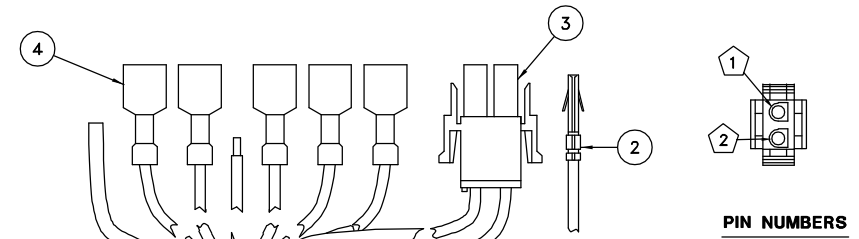

END CABLE NO.	ITEM	PART NO.	DESCRIPTION
<b>USED FOR 744A ... 1</b>			
21724-*	1	CP21743-NY	CABLE PLUG FREE HANGING, NYLON
	2	CP21755-PHBR	SOCKET CONTACT, PHOSPHOROUS BRONZE (6 REQ'D)
	3	CP21759-NY	CABLE PLUG FREE HANGING, NYLON
	4	CP21483-PHBR	FASTON RECEPTACLE, PHOSPHOROUS BRONZE
	5	CP39510-A4-NY	STRAIN RELIEF, NYLON (2 REQ'D)
	6	CP12236-IZP	PAN HEAD SCREW, STEEL ZINC PLATED (4REQ'D)
	7	CP21634-10-NY	TUBING, NYLON, FOR #21724-8
		CP21634-17-NY	TUBING, NYLON, FOR #21725-15
<b>USED FOR 844, 744A ... 3 AND 734 ... 3</b>			
21725-*	1	CP21744-NY	CABLE PLUG FREE HANGING, NYLON
	2	CP21755-PHBR	SOCKET CONTACT, PHOSPHOROUS BRONZE (8 REQ'D)
	3	CP21759-NY	CABLE PLUG FREE HANGING, NYLON
	4	CP21483-PHBR	FASTON RECEPTACLE, PHOSPHOROUS BRONZE (3 REQ'D)
	5	CP39510-B6-NY	STRAIN RELIEF, NYLON (2 REQ'D)
	6	CP12236-IZP	PAN HEAD SCREW, STEEL ZINC PLATED (4REQ'D)
	7	CP21634-10-NY	TUBING, NYLON, FOR #21724-8
		CP21634-17-NY	TUBING, NYLON, FOR #21725-15
<b>USED FOR 844, 744A ... 5</b>			
21726-*	1	CP21745-NY	CABLE PLUG FREE HANGING, NYLON
	2	CP21755-PHBR	SOCKET CONTACT, PHOSPHOROUS BRONZE (10 REQ'D)
	3	CP21759-NY	CABLE PLUG FREE HANGING, NYLON
	4	CP21483-PHBR	FASTON RECEPTACLE, PHOSPHOROUS BRONZE (5 REQ'D)
	5	CP39510-B9-NY	STRAIN RELIEF, NYLON (2 REQ'D)
	6	CP12236-IZP	PAN HEAD SCREW, STEEL ZINC PLATED (4REQ'D)
	7	CP21634-10-NY	TUBING, NYLON, FOR #21724-8
		CP21634-17-NY	TUBING, NYLON, FOR #21725-15

END CABLE ASSEMBLY NO.	CONTROLLER END								
	PIN NO./ WIRE COLOR								
	1	2	3	4	5	6	7	8	9
21724-*	ORANGE	BROWN	RED	BLACK	---	---	---	---	---
21725-*	ORANGE	YELLOW	GREEN	BROWN	RED	BLACK	---	---	---
21726-*	BLUE	BROWN	ORANGE	RED/YELLOW	RED	YELLOW	WHITE	BLACK	GREEN

\* ALL CABLES ARE AVAILABLE IN 8' & 15' LENGTHS

**DESCRIPTION:**  
 NO. 21724 THRU 21726  
 END CABLE ASSEMBLY FOR  
 844, 744 & 734

**Spraying Systems Co.**  
 Spray Nozzles and Accessories  
 P.O. Box 7900 - Wheaton, Il. 60189-7900