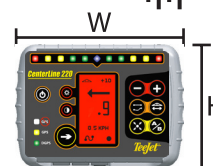

# TeeJet® Technologies

1801 Business Park Drive  
Springfield, Illinois 62703 USA  
(217) 753-8424  
www.teejet.com

-4°F to +158°F / -20°C to +70°C

+9VDC to +16VDC  
< 500mA

W: 7.125" H: 5.125" D: 1.875"  
W: 180.9mm H: 130.1mm D: 47.6mm