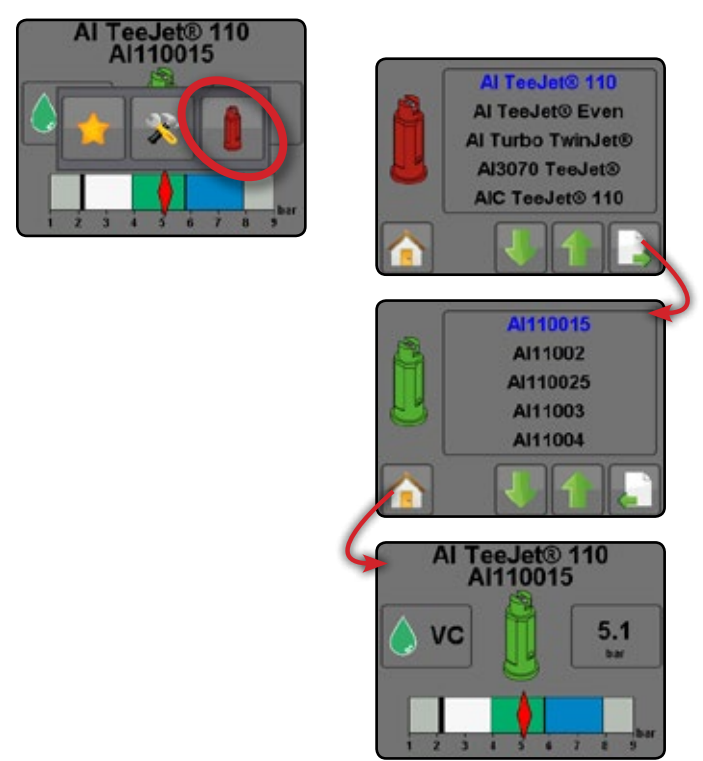

Pressure Warnings

SENTRY 6120
DROPLET SIZE MONITOR
REFERENCE GUIDE

POWER

OPTIONS

NOZZLE SELECTION

FAVORITES

SETTINGS

Pressure Sensor Maximum Rating