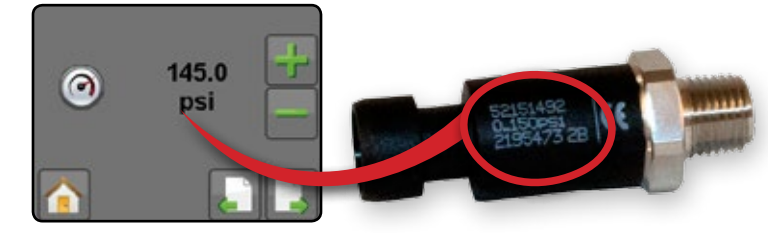

Pressure Warnings

SENTRY 6120
DROPLET SIZE MONITOR
REFERENCE GUIDE

POWER

OPTIONS

NOZZLE SELECTION

FAVORITES

SETTINGS

Pressure Sensor Maximum Rating