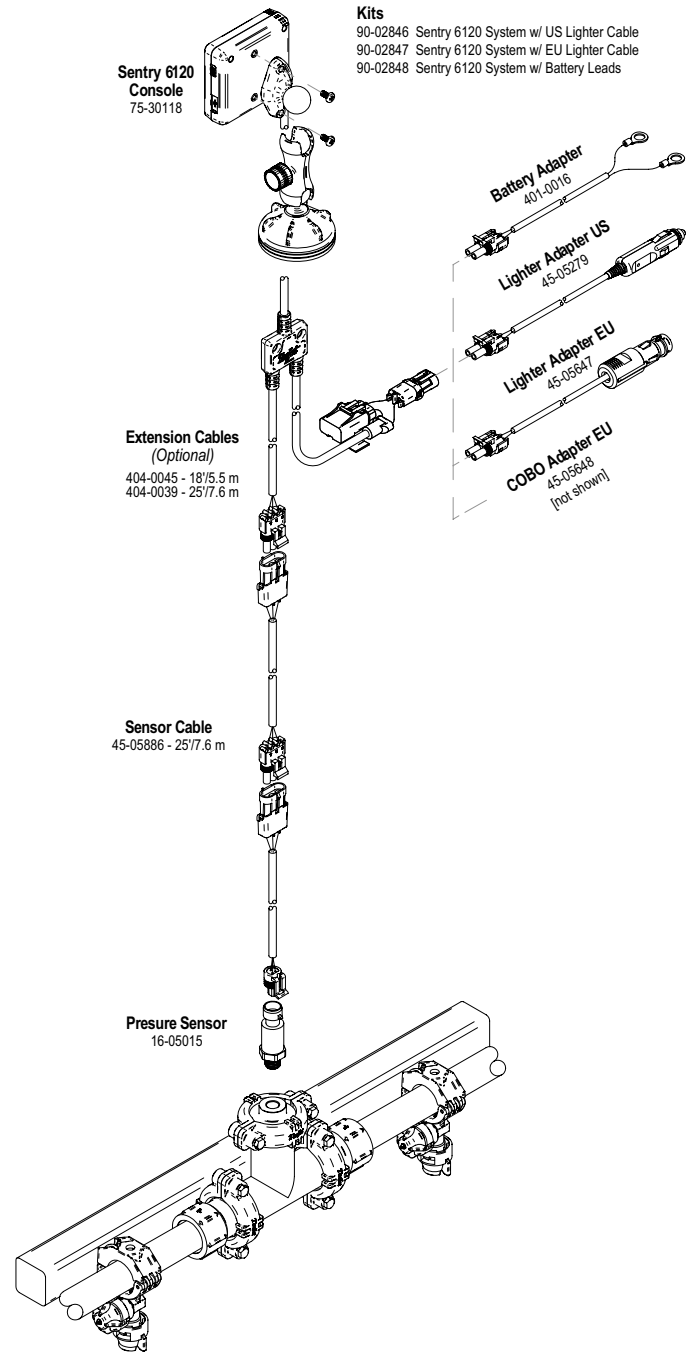

SYSTEM DIAGRAM

HOME/OPERATION

Droplet Size Classification

Category	Symbol	Color Code
Extremely Fine	XF	Purple
Very Fine	VF	Red
Fine	F	Orange
Medium	M	Yellow
Coarse	C	Blue
Very Coarse	VC	Green
Extremely Coarse	XC	Black
Ultra Coarse	UC	Black

Pressure Warnings

SENTRY 6120
DROPLET SIZE MONITOR
REFERENCE GUIDE

POWER

OPTIONS

NOZZLE SELECTION

FAVORITES

SETTINGS

Pressure Sensor Maximum Rating