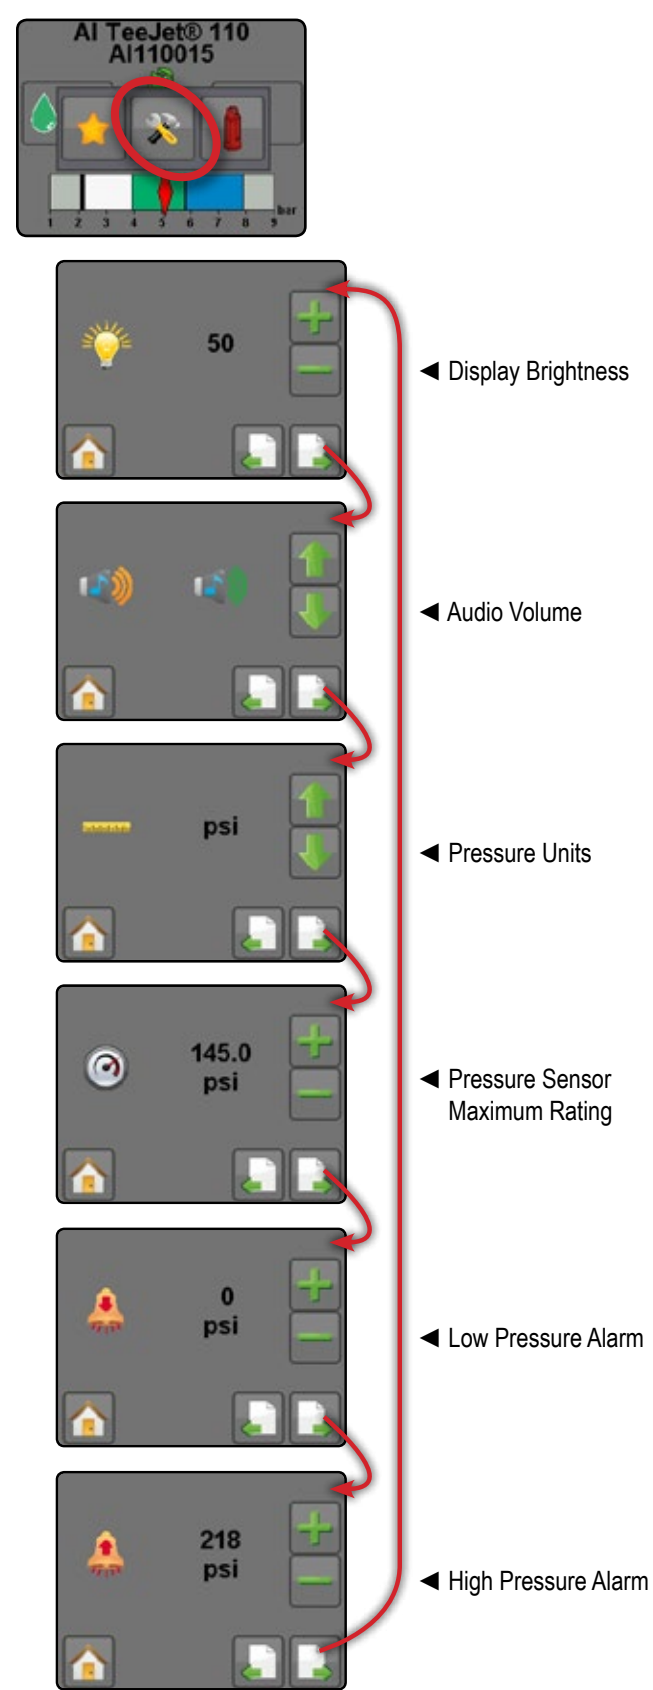

SYSTEM DIAGRAM

HOME/OPERATION

Droplet Size Classification

Category	Symbol	Color Code
Extremely Fine	XF	Purple
Very Fine	VF	Red
Fine	F	Orange
Medium	M	Yellow
Coarse	C	Blue
Very Coarse	VC	Green
Extremely Coarse	XC	Black
Ultra Coarse	UC	Black

Pressure Warnings

SENTRY 6120
DROPLET SIZE MONITOR
REFERENCE GUIDE

POWER

OPTIONS

NOZZLE SELECTION

FAVORITES

SETTINGS

Pressure Sensor Maximum Rating

Low Pressure Alarm

High Pressure Alarm