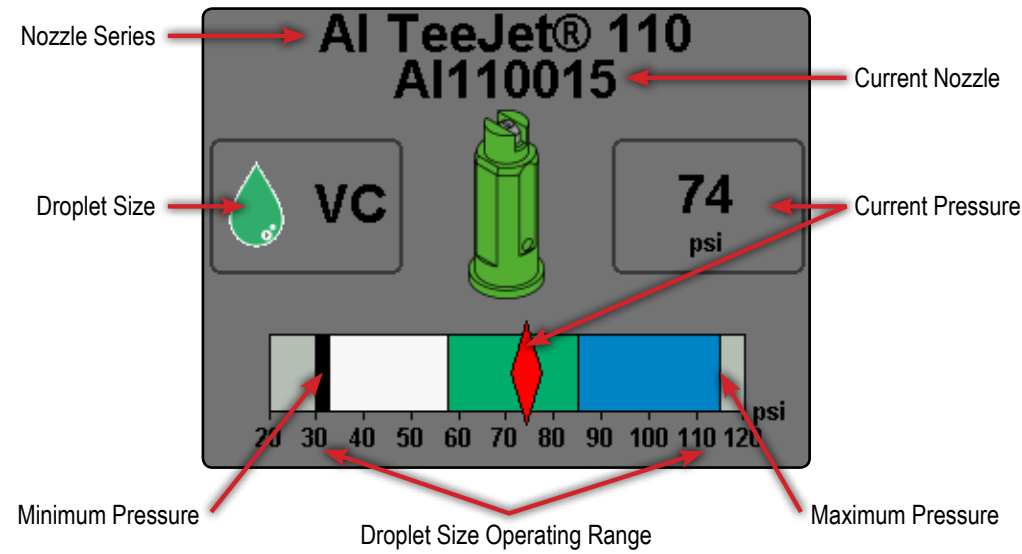

SYSTEM DIAGRAM

HOME/OPERATION

Droplet Size Classification

Category	Symbol	Color Code
Extremely Fine	XF	Purple
Very Fine	VF	Red
Fine	F	Orange
Medium	M	Yellow
Coarse	C	Blue
Very Coarse	VC	Green
Extremely Coarse	XC	Black
Ultra Coarse	UC	Black

Pressure Warnings

SENTRY 6120
DROPLET SIZE MONITOR
REFERENCE GUIDE

POWER

OPTIONS

NOZZLE SELECTION

FAVORITES

SETTINGS

Pressure Sensor Maximum Rating