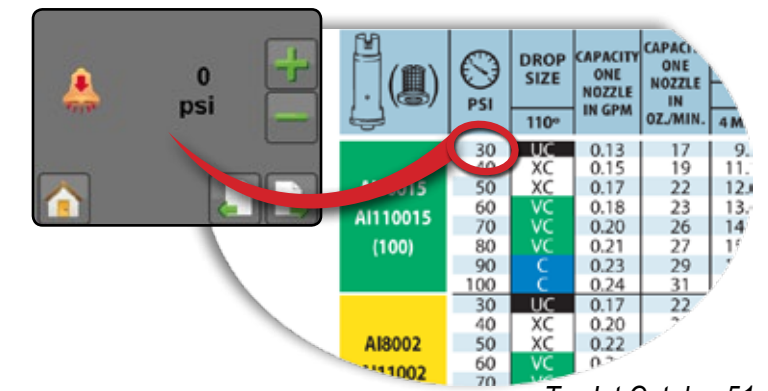

Low Pressure Alarm