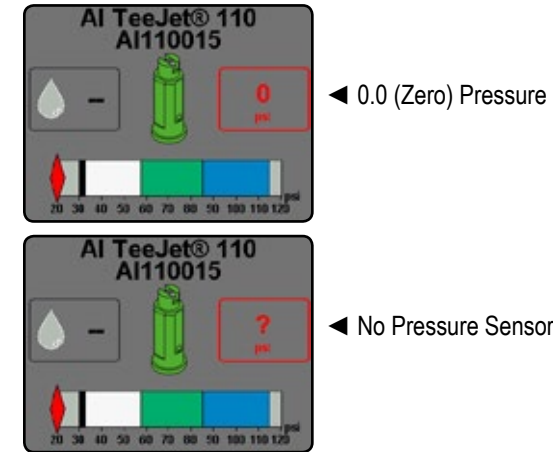

SYSTEM DIAGRAM

HOME/OPERATION

Droplet Size Classification

Category	Symbol	Color Code
Extremely Fine	XF	Purple
Very Fine	VF	Red
Fine	F	Orange
Medium	M	Yellow
Coarse	C	Blue
Very Coarse	VC	Green
Extremely Coarse	XC	Black
Ultra Coarse	UC	Black

Pressure Warnings

SENTRY 6120
DROPLET SIZE MONITOR
REFERENCE GUIDE

POWER

OPTIONS

NOZZLE SELECTION

FAVORITES

SETTINGS

Pressure Sensor Maximum Rating