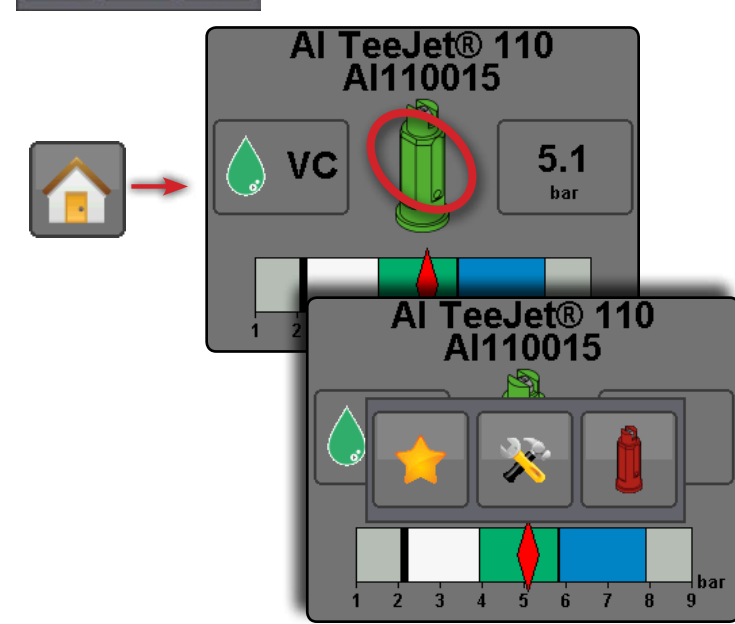

SYSTEM DIAGRAM

HOME/OPERATION

Droplet Size Classification

Category	Symbol	Color Code
Extremely Fine	XF	Purple
Very Fine	VF	Red
Fine	F	Orange
Medium	M	Yellow
Coarse	C	Blue
Very Coarse	VC	Green
Extremely Coarse	XC	Black
Ultra Coarse	UC	Black

Pressure Warnings

SENTRY 6120
DROPLET SIZE MONITOR
REFERENCE GUIDE

POWER

OPTIONS

NOZZLE SELECTION

FAVORITES

SETTINGS

Pressure Sensor Maximum Rating

Low Pressure Alarm

High Pressure Alarm