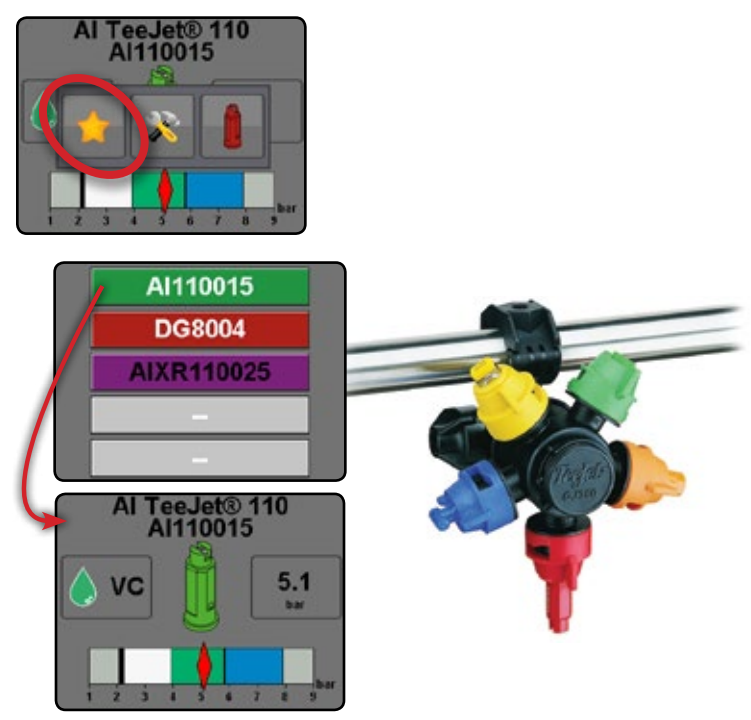

SYSTEM DIAGRAM

HOME/OPERATION

Droplet Size Classification

Category	Symbol	Color Code
Extremely Fine	XF	Purple
Very Fine	VF	Red
Fine	F	Orange
Medium	M	Yellow
Coarse	C	Blue
Very Coarse	VC	Green
Extremely Coarse	XC	Black
Ultra Coarse	UC	Black

Pressure Warnings

SENTRY 6120
DROPLET SIZE MONITOR
REFERENCE GUIDE

POWER

OPTIONS

NOZZLE SELECTION

FAVORITES

SETTINGS

Pressure Sensor Maximum Rating