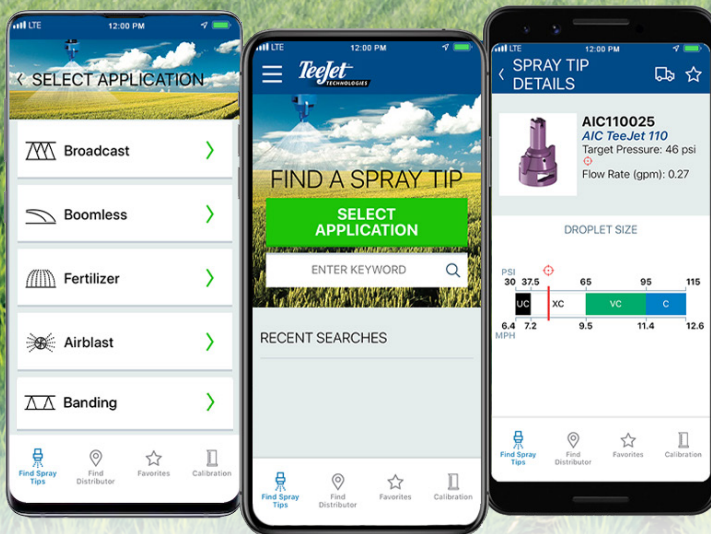

SPRAYSELECT TIP SELECTION APP

SPRAY SOLUTIONS AT A TOUCH OF A BUTTON

DOWNLOAD TODAY!

SPRAYSELECT allows you to quickly and easily choose the proper tip for your application.

Just enter speed, spacing and your target rate, select your droplet size category and a list of top recommendations is provided.

FEATURES OF SPRAYSELECT TIP SELECTION APP

- Select Application

- Find Spray Tips

- Tip Spacing
- Speed
- Application Rate
- Select Droplet Size

- Save Favorites

- Spray Tip Calibration

- Find Distributors Nearby