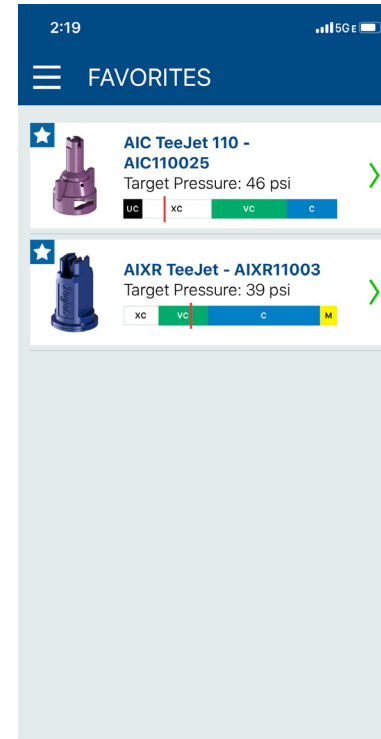

SPRAYSELECT TIP SELECTION APP

SPRAY SOLUTIONS AT A TOUCH OF A BUTTON

DOWNLOAD TODAY!

SPRAYSELECT allows you to quickly and easily choose the proper tip for your application.

Just enter speed, spacing and your target rate, select your droplet size category and a list of top recommendations is provided.

FEATURES OF SPRAYSELECT TIP SELECTION APP

- Select Application

- Find Spray Tips

- Tip Spacing
- Speed
- Application Rate
- Select Droplet Size

- Save Favorites

- Spray Tip Calibration

- Find Distributors Nearby