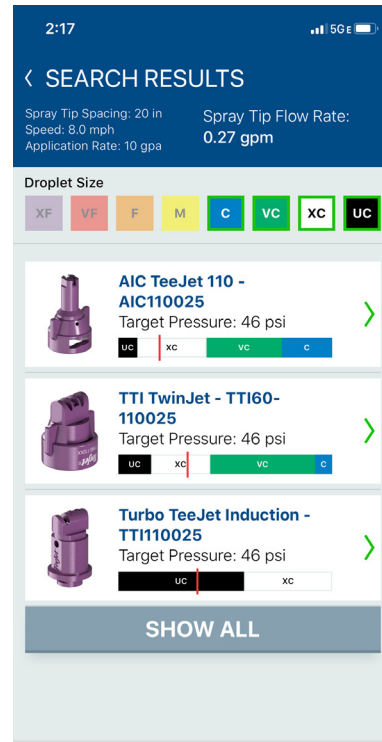

SPRAYSELECT TIP SELECTION APP

SPRAY SOLUTIONS AT A TOUCH OF A BUTTON

DOWNLOAD TODAY!

SPRAYSELECT allows you to quickly and easily choose the proper tip for your application.

Just enter speed, spacing and your target rate, select your droplet size category and a list of top recommendations is provided.

FEATURES OF SPRAYSELECT TIP SELECTION APP

- Select Application

- Find Spray Tips

- Tip Spacing
- Speed
- Application Rate
- Select Droplet Size

- Save Favorites

- Spray Tip Calibration

- Find Distributors Nearby

RESULTS

Flow Rate
 Expected: 0.40 GPM
 Actual: 0.45 GPM
 +13.3% (Replace)