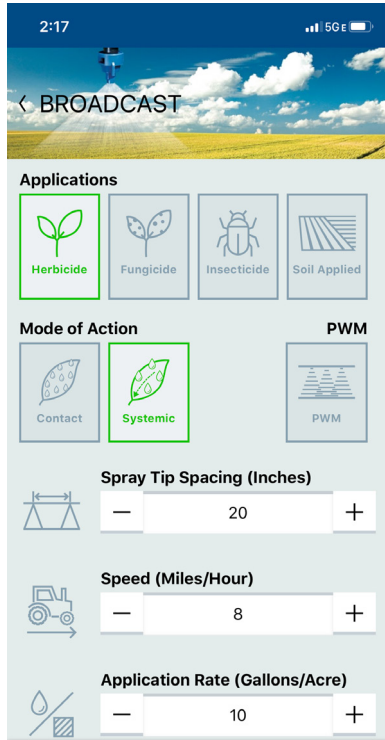

SPRAYSELECT TIP SELECTION APP

SPRAY SOLUTIONS AT A TOUCH OF A BUTTON

DOWNLOAD TODAY!

SPRAYSELECT allows you to quickly and easily choose the proper tip for your application.

Just enter speed, spacing and your target rate, select your droplet size category and a list of top recommendations is provided.

FEATURES OF SPRAYSELECT TIP SELECTION APP

- Select Application

- Find Spray Tips

- Tip Spacing
- Speed
- Application Rate
- Select Droplet Size

- Save Favorites

- Spray Tip Calibration

- Find Distributors Nearby

RESULTS

Flow Rate
 Expected: 0.40 GPM
 Actual: 0.45 GPM
 +13.3% (Replace)