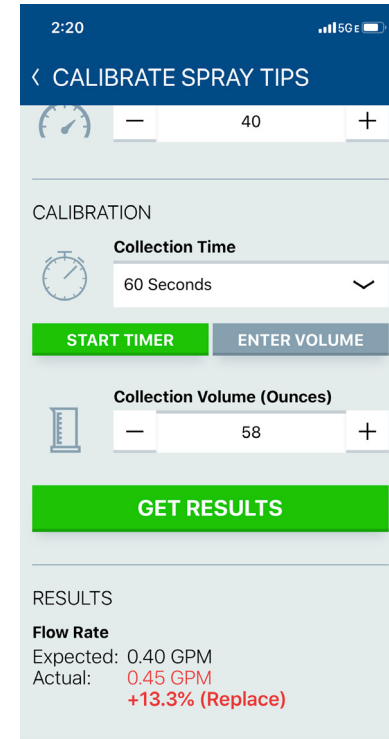

SPRAYSELECT TIP SELECTION APP

SPRAY SOLUTIONS AT A TOUCH OF A BUTTON

DOWNLOAD TODAY!

SPRAYSELECT allows you to quickly and easily choose the proper tip for your application.

Just enter speed, spacing and your target rate, select your droplet size category and a list of top recommendations is provided.

FEATURES OF SPRAYSELECT TIP SELECTION APP

- Select Application

- Find Spray Tips

- Tip Spacing
- Speed
- Application Rate
- Select Droplet Size

- Save Favorites

- Spray Tip Calibration

- Find Distributors Nearby

RESULTS

Flow Rate
 Expected: 0.40 GPM
 Actual: 0.45 GPM
 +13.3% (Replace)